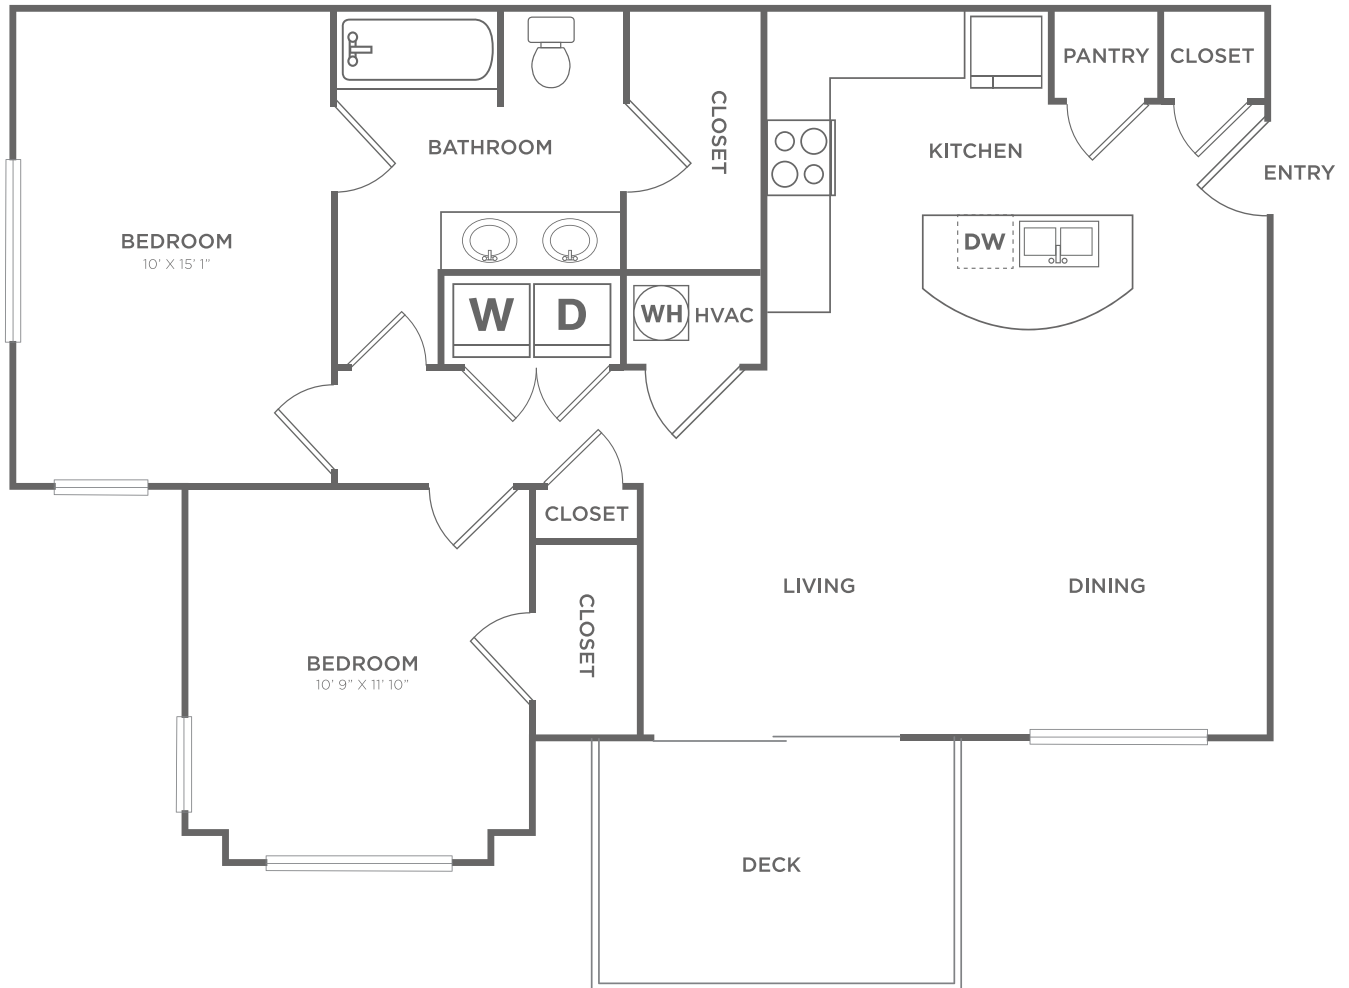

# JUNIPER

2 BED / 1 BATH

989 - 998  
SQ. FT.

175 Pintail Lane ChampionsGate, FL 33896

[www.preservechampionsgate.com](http://www.preservechampionsgate.com)

*Dimensions and square footage shown are approximate and pricing/availability is subject to change*